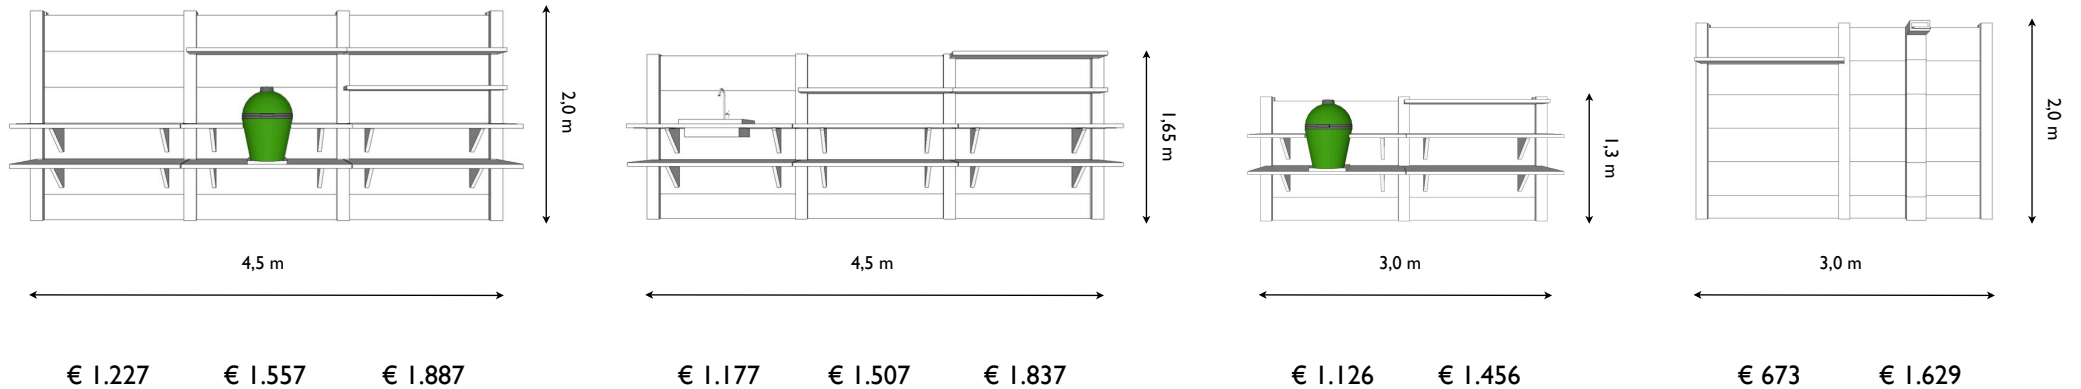

Price list WWOO 2015 including 21% Dutch VAT (price changes reserved)

Example setups:

Price underneath each segment, is for that 1,50 m wide segment, exclude the drawn accessories

* WWOO will standard be delivered in light gray, for anthracite color there is a surcharge of 15%

* Transport by a international transportation company: on request and depends the size of the kitchen

Big Green Egg accessories

Big Green Egg (BGE) minimax	€ 845,00
Big Green Egg (BGE) medium	€ 1.025,00
Big Green Egg (BGE) large	€ 1.285,00
Ash tool for BGE medium	€ 22,95
ConvEGGtor for BGE medium	€ 91,95
Flat baking stone for BGE medium	€ 60,50
Cast iron grid for BGE medium	€ 71,50
Premium long handle 3-tool set (fork, spatula & tong)	€ 86,25
Dual probe wireless remote thermometer	€ 120,75