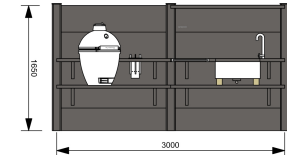

TOTAL CONCRETE ELEMENTS IN ANTHRACITE OR LIGHT GREY

Total setup: £ 3,923

Installation

* Standard installation costs are £390 per 1.5m wide segment plus transport costs to and from site from St Albans AL3 6EN at £1.70 per kilometer, according to Google maps.

* Please see our T and C's for non standard installation

Delivery

* Calculated at cost POA from £300

WWOO accessories

WWOO Stainless steel sink with SS blue handled tap	£ 720
Ceramic undercounter Butler sink with SS blue handled tap	£ 720
WWOO Iroko Wooden box	£ 179
Wooden WWOO box to put underneath Stainless Steel Sink	£ 179
WWOO SS Towel Rail	£ 62
WWOO cutting board	£ 46
Mansonia Wood and Canvas Canopy for 2 segments 3m x 3m	£ 3.345
WWOO barstool	£ 655
Built in Corten Steel Fire Place	£ 2.000
Corten steel WWOO Braai master	£ 2.190
Burnwise model C	£ 200
Corten Steel Box on Castors for Extra large Green Egg	£ 1.150
Corten Steel Box on Castors for Morso Forno Pizza Oven	£ 1.150
Under WWOO planting	£ 300
Chefs Experience	
Supply of a specialist BBQ chef for the day or night to develop a party menu and cook for a party, special event or just to celebrate owning a WWOO	From £ 300

Cooking options

Big Green Egg	
Medium Big Green Egg Bundle	£ 1.075
Large Big Green Egg Bundle	£ 1.215
Extra Large Big Green Egg Bundle	£ 1.595
(Bundle includes: Egg / ConvEGGtor Plate Setter / Cast Iron Searing Grid / Baking Stone / large bag of Charcoal / Delivery)	
Medium Big Green Egg	£ 875
Large Big Green Egg	£ 995
Extra Large Big Green Egg	£ 1.295
OneQ	
One-Q Flame Gas BBQ includes: socket / top combi close / lift / gas hose	£ 850
One-Q Glow CHARCOAL BBQ includes: socket / top combi / lift / close	£ 720
Delivita pizza oven	
Pizza oven Bundle	£ 1.600
Available in Hale Grey / Very Black / Vintage Blue / Olive Green and includes cover, pizza peel, prodder, cutter, brush, dough voucher