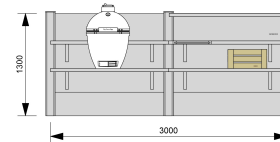

TOTAL CONCRETE ELEMENTS IN ANTHRACITE OR LIGHT GREY

Total setup: £ 3,697