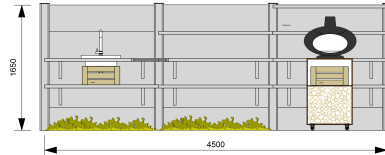

TOTAL CONCRETE ELEMENTS IN ANTHRACITE OR LIGHT GREY

Total setup: £ 6,231